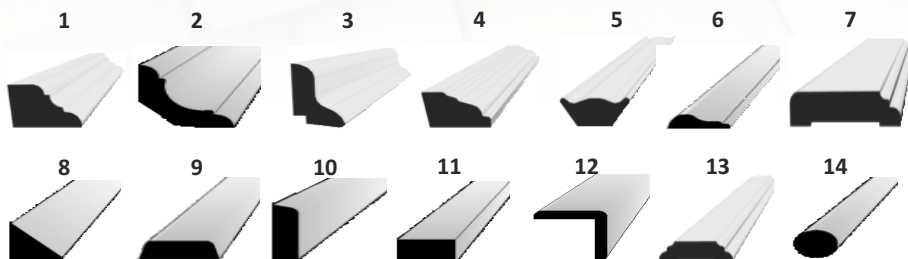

Planed Products

	Wood type	Thickness mm	Width mm	Length m	Quality:	Pack of pieces	Stack of packages	Palette m²	Outdoor use
Beadboard	spruce	12	96	3-4	Premium A/B	10	77	443,52	14±2%
	spruce	16	116	4	Premium A/B	10	70	324,8	14±2%
Round profil	spruce	12	96	4	Premium A/B	10	77	443,52	14±2%
	spruce	14	116	4	Premium A/B	10	81	375,84	14±2%
	spruce	19	116	4	Premium A/B	10	54	250,56	14±2%
Wide plank flooring	spruce	19	96	4	Premium A/B	10	66	253,44	14±2%
	spruce	19	116	4	Premium A/B	10	54	250,56	14±2%
	spruce	19	146	4	Premium A/B	10	48	280,32	14±2%
	spruce	19	116	4	Premium A/B	10	54	250,56	9±2%
	spruce	24	146	4	Premium A/B	6	64	224,26	9±2%
D-log siding	spruce	19	116	4	Premium A/B	10	54	250,56	14±2%
	spruce	24	146	4	Premium A/B	6	64	224,26	14±2%
Shingle siding	spruce	24	146	4	Premium A/B	6	64	224,26	14±2%
Floorboard	spruce	38	146	4	Premium A/B	4	63	116,93	14±2%
Other planed products	spruce	19	96	4	Premium A/B	10	66	253,44	14±2%
	spruce	19	116	4	Premium A/B	10	54	250,56	14±2%
	spruce	19	146	4	Premium A/B	8	56	261,63	14±2%
	spruce	19	196	4	Premium A/B	6	54	254,02	14±2%
	spruce	24	146	4	Premium A/B	6	64	224,26	14±2%
Wood decking	spruce	32	116	4	Premium A/B	5	70	162,40	14±2%
	larch	24	140	4	Premium A/B	6	64	224,26	14±2%

Profilfa Ltd factory lies on an area of 14.000 m², which contains 3000 m² of manufacturing facilities.

Batten